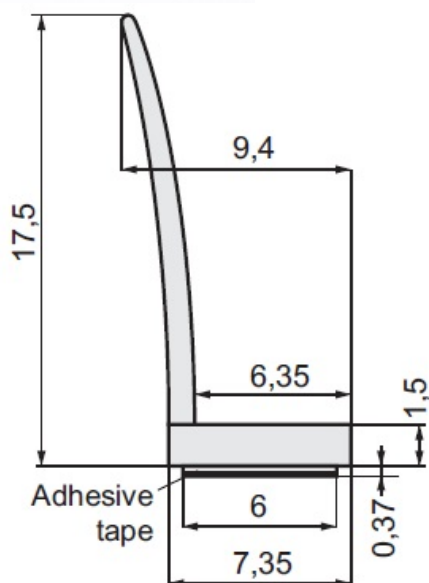

PRODUCT SHEET

Description:

PVC Seal Glass To Floor, ADH02, 2,5 Mtr, F/8-12mm Glass

Item number:

15.22.110-0

Units	Box	Carton	HS Code	Barcode
Pcs.	20	100	3925901000	
				5704866463201

SISO A/S

Mileparken 11
DK-2740 Skovlunde
Denmark
VAT: DK 24786013